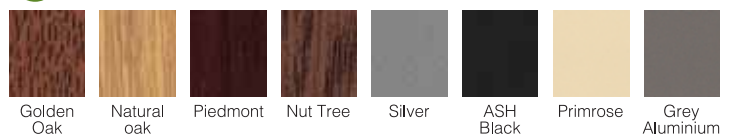

Your window can change style completely by means of all main profiles, casing and closure profiles, windowsills and all the other supplementary products and thus harmonizes with the room. You will only have to make your choice.

zendow also benefits from Deceuninck's wide experience in color. You may personalize your window by making your selection among the wide and high quality color palette of zendow.

Normal Lamination

Solex (7 years warranty)